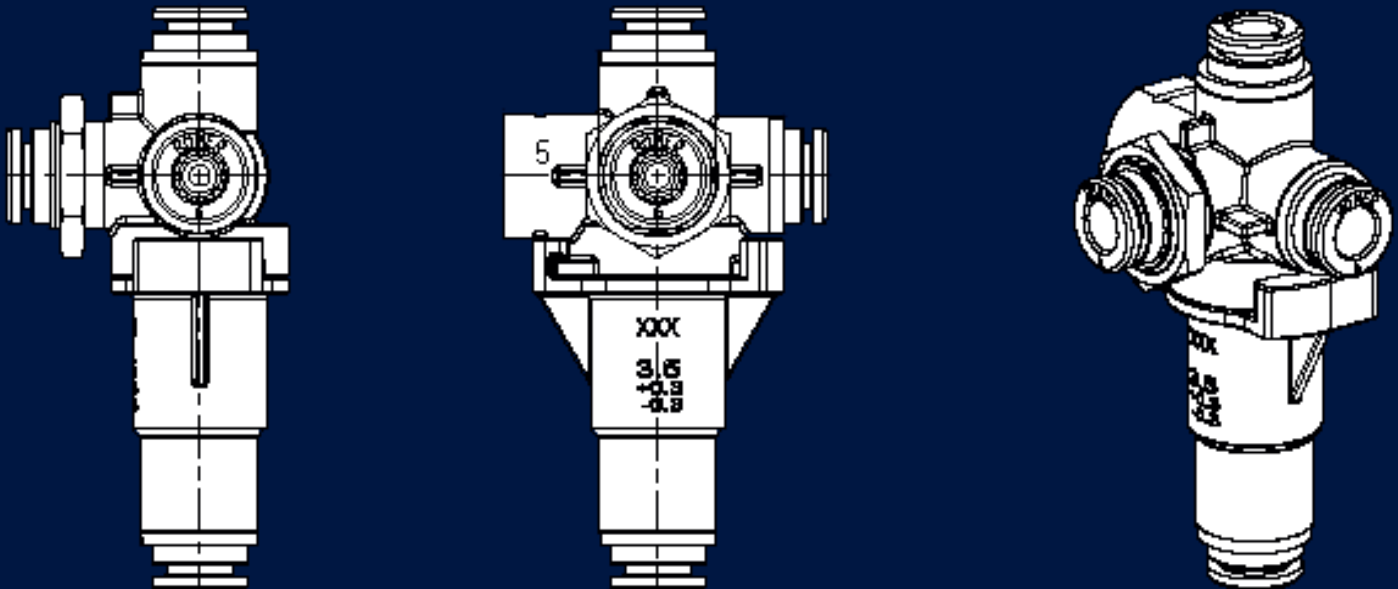

Multifunction valve the smart combination for innovative pressure regulation

„All-in-One“ – anti-vacuum membrane and pressure relief valve in one.

As an intelligent and innovative combination for pressure regulation, the AVS Römer multifunction valve protects systems against underpressure and overpressure. With its compact and space-saving design, the multifunction valve is unique in its type and perfectly suited for hot and cold applications.

Easy access to the inside of the valve via a bayonet lock, for operator-friendly cleaning and maintenance. Perfectly suited for hot and cold water applications.

Compact design, easily mounted

Low weight and smallest dimensions thanks to compact design. Easy handling and fast, tool-free assembly thanks to proven AVS Römer push-in technology

The innovative combination for pressure regulation

An anti-vacuum diaphragm prevents any negative pressure that may occur and an integrated pressure relief valve prevents any undesirable excess pressure.

- Food and beverage industry, e.g. fully automatic coffee machines
- Medical and pharmaceutical equipment, e.g. dentist chair

TECHNICAL SPECIFICATIONS

Type	Valve body made of high-quality plastics
Operating temperature	up to 140 °C
Nominal pressure	up to 6 bar
Nominal diameter	4 mm
Connection sizes (outside diameter)	4 and 6 mm
Approval	NSF 169