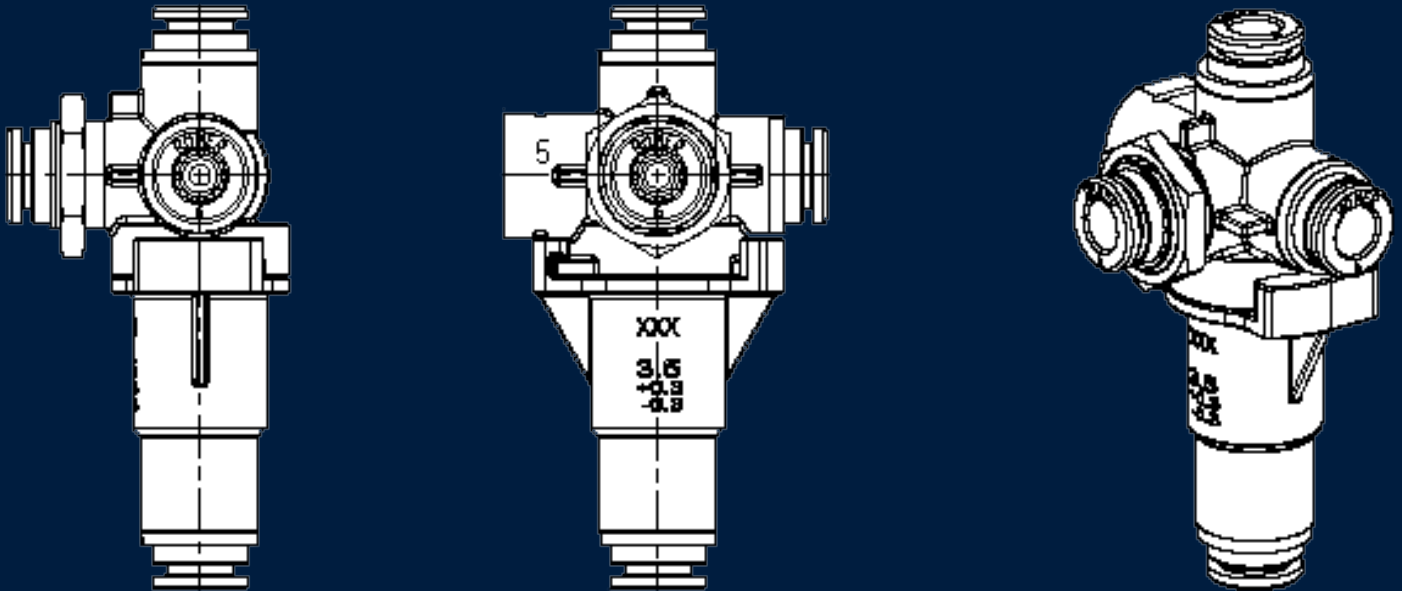

Multifunction valve the smart combination for innovative pressure regulation

„All-in-One“ – anti-vacuum membrane and pressure relief valve in one.

As an intelligent and innovative combination for pressure regulation, the AVS Römer multifunction valve protects systems against underpressure and overpressure. With its compact and space-saving design, the multifunction valve is unique in its type and perfectly suited for hot and cold applications.

Easy access to the inside of the valve via a bayonet lock, for operator-friendly cleaning and maintenance. Perfectly suited for hot and cold water applications.

Compact design, easily mounted

Low weight and smallest dimensions thanks to compact design. Easy handling and fast, tool-free assembly thanks to proven AVS Römer push-in technology

The innovative combination for pressure regulation

An anti-vacuum diaphragm prevents any negative pressure that may occur and an integrated pressure relief valve prevents any undesirable excess pressure.

- Food and beverage industry, e.g. fully automatic coffee machines
- Medical and pharmaceutical equipment, e.g. dentist chair

TECHNICAL SPECIFICATIONS

Type	Valve body made of high-quality plastics
Operating temperature	up to 140 °C
Nominal pressure	up to 6 bar
Nominal diameter	4 mm
Connection sizes (outside diameter)	4 and 6 mm
Approval	NSF 169